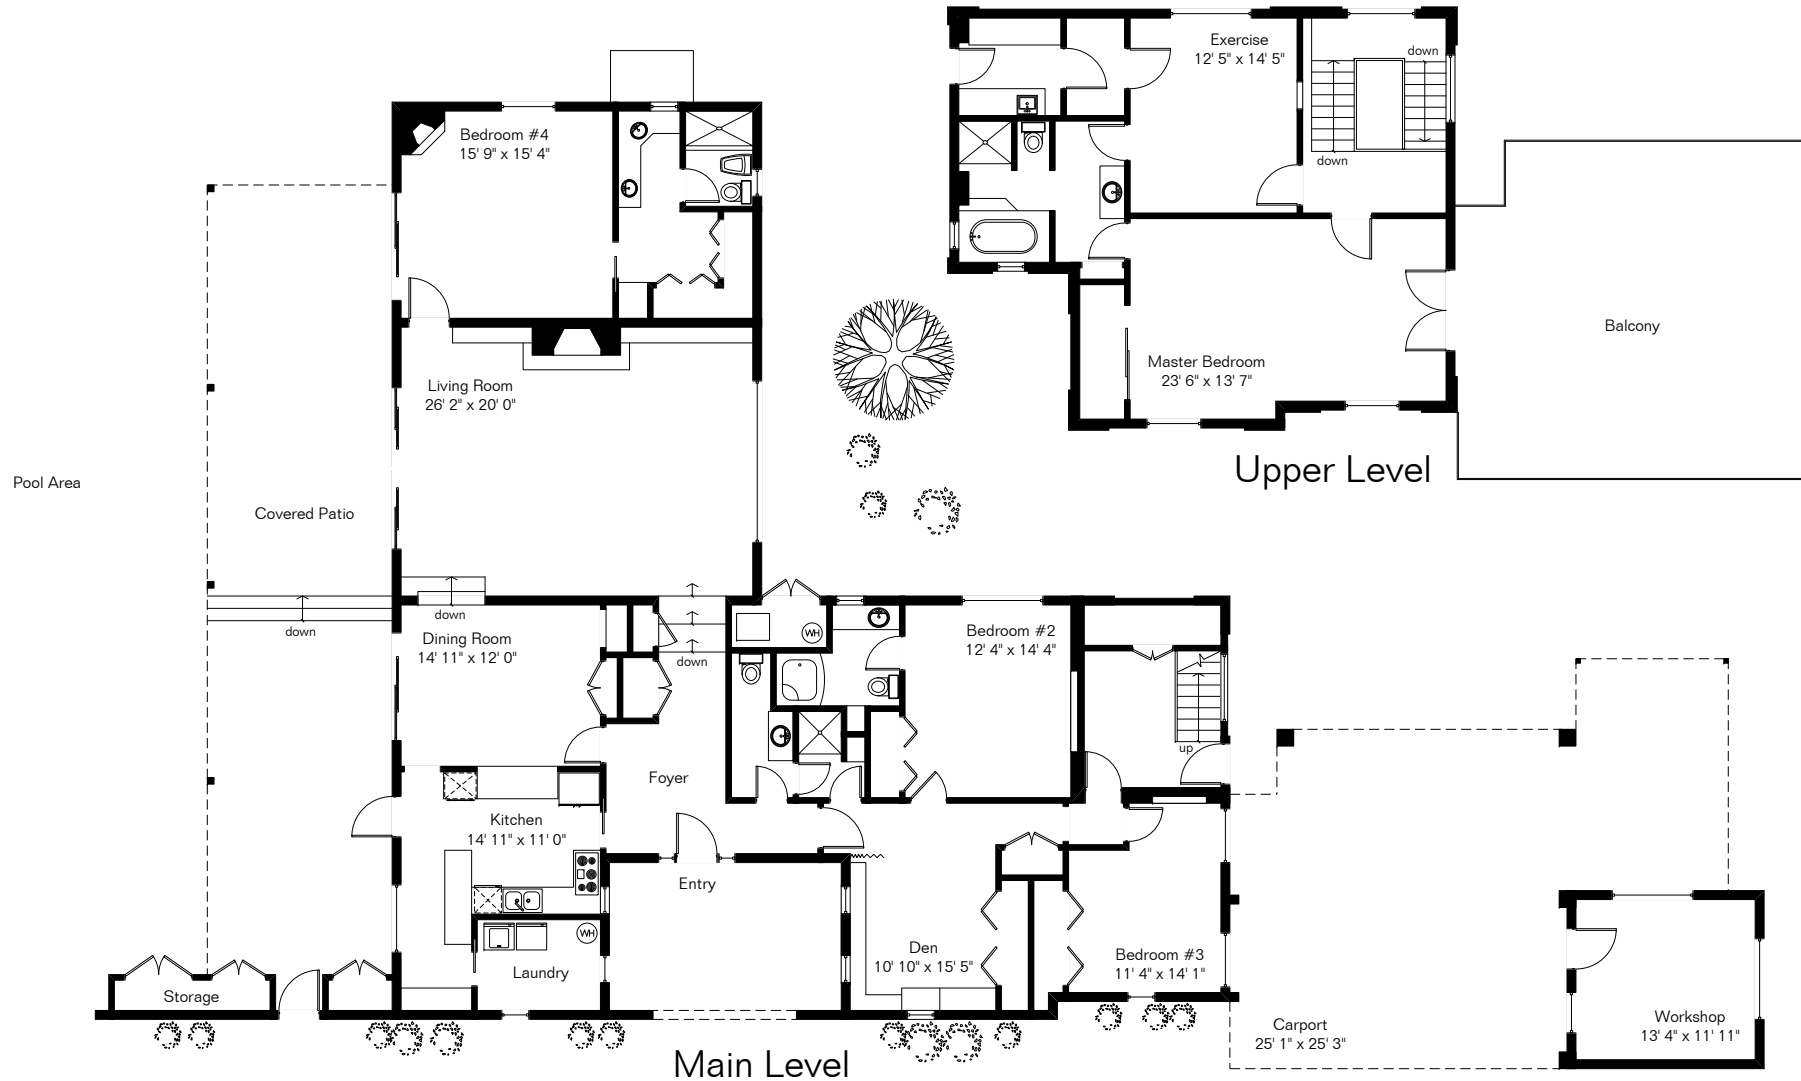

The square footages and room size information are deemed to be reliable but are not guaranteed and should be independently verified.

826 W Cresta Loma Dr

Living Area 3,754 Sq Ft

Site Visit January 2014

Copyright 2014 Floor Plans First! LLC
All Rights Reserved.

www.FloorPlansFirst.com

Toll Free (877) 887-1500
Voice (520) 881-1500
Fax (520) 791-7701

Floor Plans First!
See the Floor Plan First!